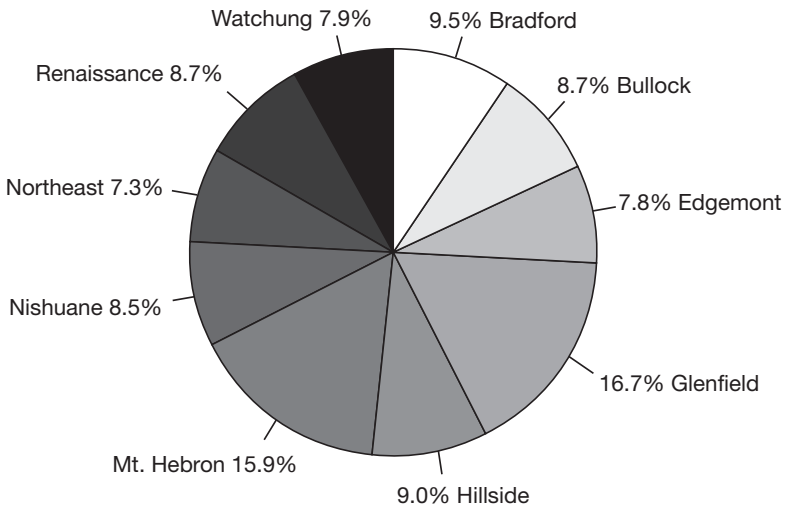

Hillside School

- Cool School Climate Challenge
- Developing Math Understanding through Writing
- French Language Conference
- Great Thinkers
- Greener Tomorrow
- Let's Make Music
- Lunch Time Group Support
- Percussion Program
- Reading & Writing Across Curriculum
- Reading Activity Cart
- Schoolyard Bike Rack
- Student Testing Software
- Teaching Social Skills

- Body Microphone for SVPA
- Brother to Brother
- Build your own Ukulele
- Career Fair 2011
- Civics and Government Institute Technology
- Coach Training
- College Board Forum
- College Fair 2011
- Culinary Food Handling Training
- Daktronics Electronic Front Sign
- Deep Fried Pineapple to Biodiesel
- Defibrillators for Athletic Trainers
- Earthquakes, Volcanoes & Glaciers
- ENO Boards and Training
- Expand & Update Health Library
- Filming for Lacrosse Team
- Football Program
- FRESH Conference for College-Bound Seniors
- Front Circle Renovation
- Glazier Clinics
- Global Studies iPad Applications
- Good Success/NAACP
- Guitar Workshop

Montclair High School

- 6th Annual African American Dinner
- 7th Annual Sidewalk Chalk Art Competition
- Academic Bowl
- African American History Read In
- Apps for Autism
- Architecture Materials
- Backstage Speaker System

MFEF Fund Distribution
Elementary and Middle Schools Only