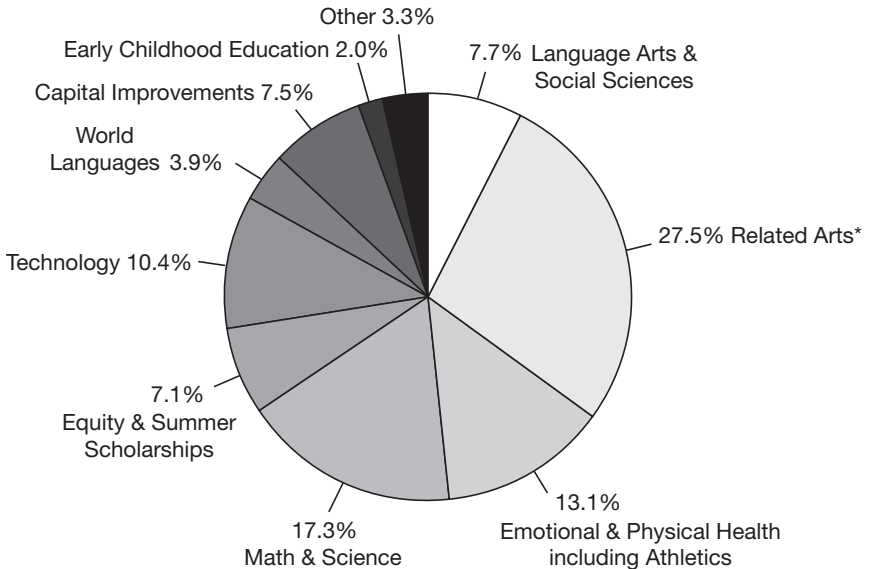

Follow the Author
Ipod in Music Classroom
Leveled Reading Program Materials
Math Monsters
Positive Social-Behavioral Support
The Rainbow Program
The Science of Sound
Tricaster Live Training
Unlocking Potential

Hot Topics in Adolescence
IMANI Program Support
Inside MHS Movie
Instrumental Music Program
Memorial Rock
Nurse Symposium on Mental Health
Parent as Partners in Health
Parent Workshop on Advocating for Your Student
Parent/caregiver Outreach Assistant
PROMPT Technique Training (DLC)
Rosetta Stone Software for Elementary Schools
School Action Team Partnership
Senior Staff Retreat Materials
Social Skills Technology—Autism (DLC)
Social Skills Training—Autism (DLC)
Sports & Academic Academy Scholarships
Summer Scholarship Equity Program and Parenting Support
Volunteer Program Coordinator

Districtwide/Montclair Public Schools

After School Equity Tutoring
Alumni College Success Strategy Session
Atlantic Research Partners Research on Achievement Gains
Backpack Back to School Distribution
Bi-Annual Parent Conference
Centers of Excellence Signage
Chinese Exchange Students
Federal Magnet Grant Preparation
Health & Wellness Initiative

MFEE Fund Distribution by Program Area

* Includes significant funds raised and distributed on behalf of the Little Theatre renovation.